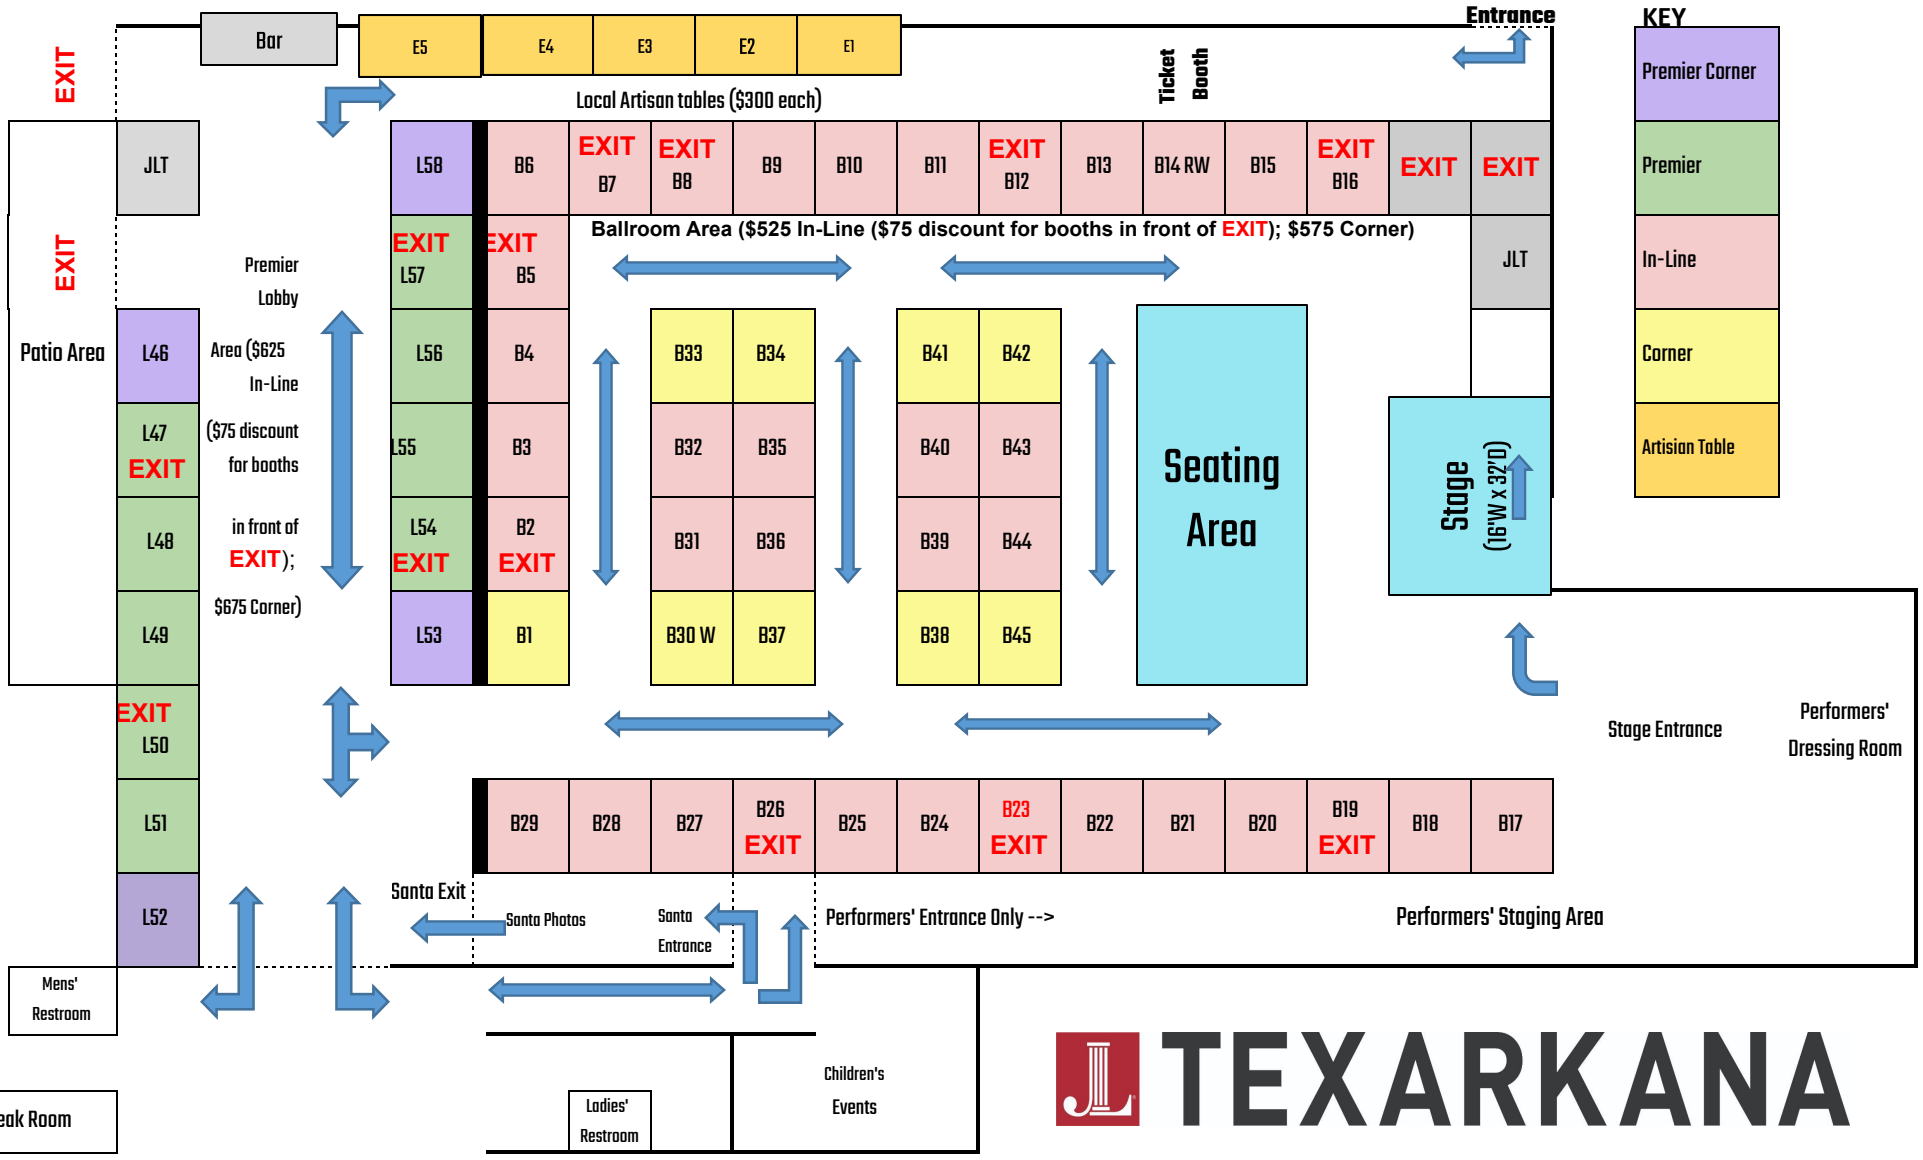

Water Park

Each booth in the Lobby and Ballroom is 10' wide x 8' deep.

# TEXARKANA

Mistletoe Market 2023

I-30